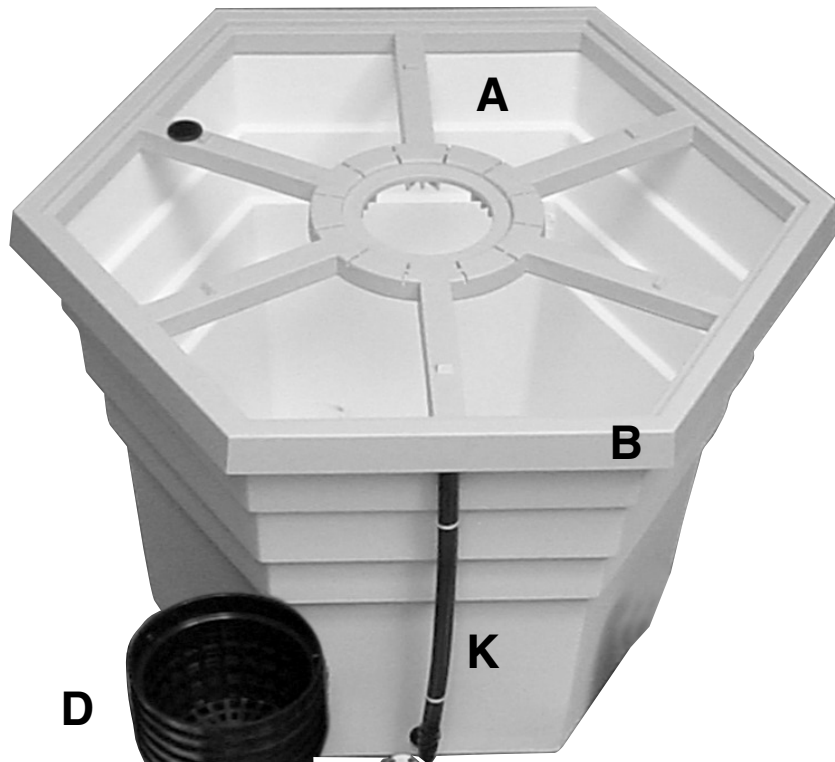

**YOUR PUMP IS
GUARANTEED ONE YEAR
FROM DATE OF PURCHASE.**
It must not be opened or modified.
KEEP YOUR INVOICE

GRATIS

pH DOWN DRY

PH TEST KIT

Flora Series
FloraGro 1L
FloraMicro Hard Water 1/2 L
FloraMicro Soft Water 1/2 L
FloraBloom 1L

EcoGrower

**GUARANTEED
ONE YEAR**

		RÉF :
A	1	RE08001
B	1	CV03001
C	6	CV03005
D	6	PO01003
E	1	SB00006
F	1	AL01008
G	1	CV03002
H	1	PM01006
I	1	EI01001
J	1	IN01001
K	1	TN01004

26,5 liters

38 liters

50 liters