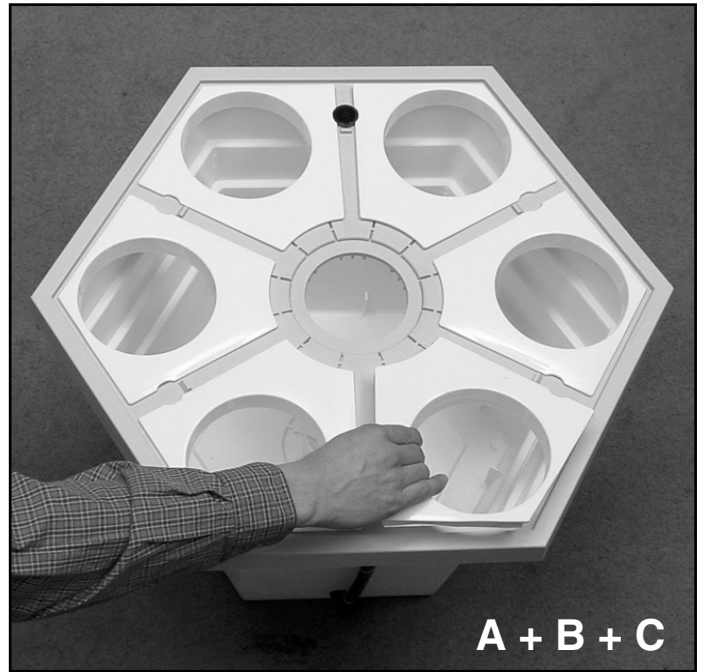

EcoGrower

**GUARANTEED
ONE YEAR**

		RÉF :
A	1	RE08001
B	1	CV03001
C	6	CV03005
D	6	PO01003
E	1	SB00006
F	1	AL01008
G	1	CV03002
H	1	PM01006
I	1	EI01001
J	1	IN01001
K	1	TN01004

26,5 liters

38 liters

50 liters