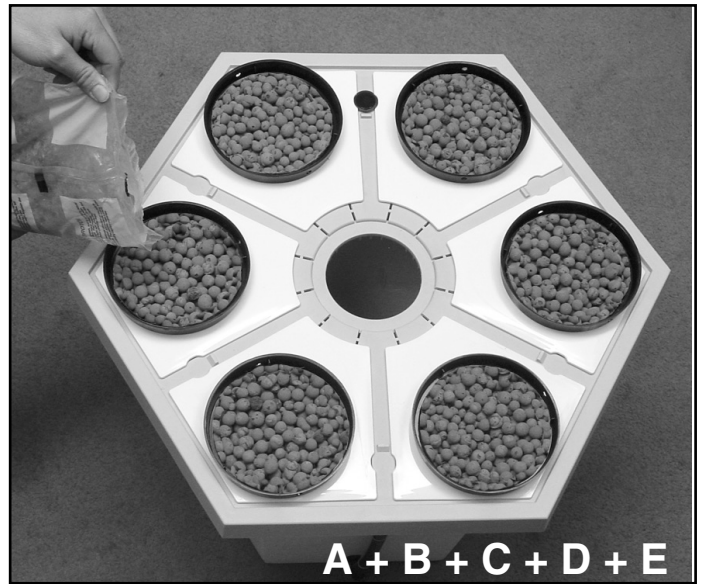

EcoGrower

**GUARANTEED
ONE YEAR**

		RÉF :
A	1	RE08001
B	1	CV03001
C	6	CV03005
D	6	PO01003
E	1	SB00006
F	1	AL01008
G	1	CV03002
H	1	PM01006
I	1	EI01001
J	1	IN01001
K	1	TN01004

26,5 liters

38 liters

50 liters