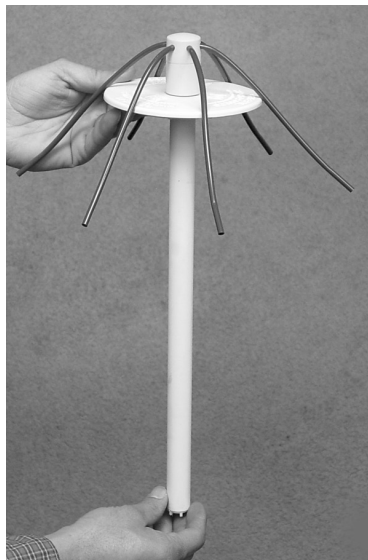

EcoGrower

**GUARANTEED
ONE YEAR**

		RÉF :
A	1	RE08001
B	1	CV03001
C	6	CV03005
D	6	PO01003
E	1	SB00006
F	1	AL01008
G	1	CV03002
H	1	PM01006
I	1	EI01001
J	1	IN01001
K	1	TN01004

26,5 liters

38 liters

50 liters