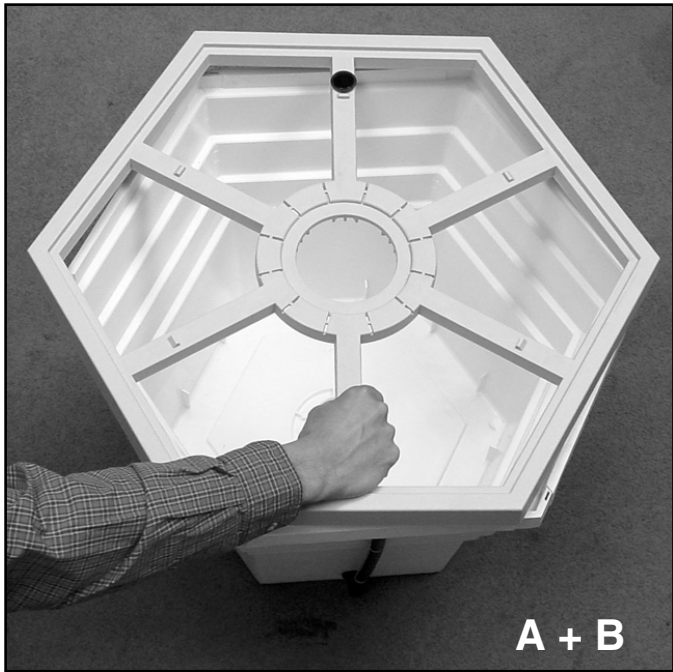

EcoGrower

**GUARANTEED
ONE YEAR**

		RÉF :
A	1	RE08001
B	1	CV03001
C	6	CV03005
D	6	PO01003
E	1	SB00006
F	1	AL01008
G	1	CV03002
H	1	PM01006
I	1	EI01001
J	1	IN01001
K	1	TN01004

26,5 liters

38 liters

50 liters