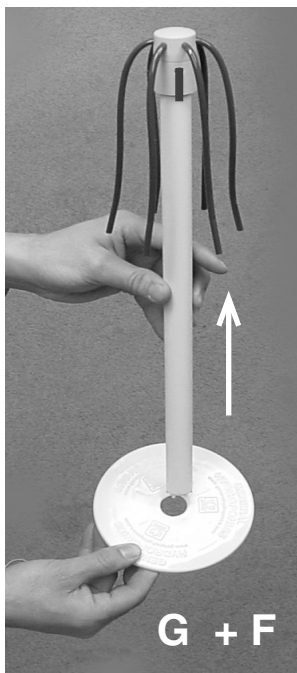

EcoGrower

**GUARANTEED
ONE YEAR**

		RÉF :
A	1	RE08001
B	1	CV03001
C	6	CV03005
D	6	PO01003
E	1	SB00006
F	1	AL01008
G	1	CV03002
H	1	PM01006
I	1	EI01001
J	1	IN01001
K	1	TN01004

26,5 liters

38 liters

50 liters